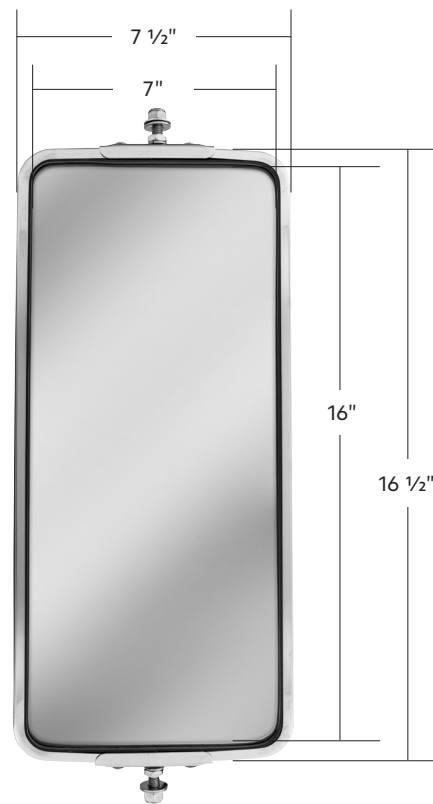

7" X 16" 18 LED Stainless Steel West Coast Mirror

Universal Fit

- Highly polished 430 stainless steel finish for durability and shine
- "West Coast" style mirror with dual function LED light
- 12 volt heated mirror and LED
- Threaded mounting studs are 5/16 diameter

86500B	SS West Coast Mirror - Non-Heated	1 Pc. / Cbox
86501B	SS West Coast Mirror - Heated	1 Pc. / Cbox