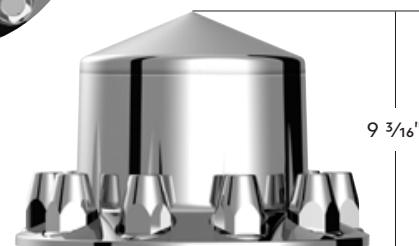

Chrome Dome Rear Axle Cover W/ 33mm Standard Style Push-On Nut Covers

Universal Fit

- Injection molded ABS plastic that is high-impact, light-weight, and corrosion resistant
- Removable dome shape cap
- Universal fit, fits most 11-1/4" and bolt circle/center applications
- Available with 33mm standard style push-on nut covers.
- Fits most 20", 22-1/2", and 24-1/2" wheels
- Each set includes 1 cover, 1 cap, 10 nut covers, and 2 metal washers for securing axle cover to wheel

10316 Dome Rear Axle Cover

1 Pc. / Cbox