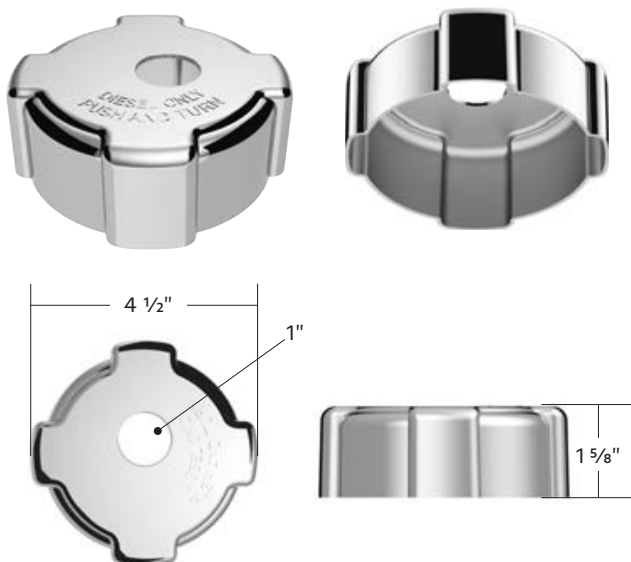

Chrome Plastic Fuel Cap Cover - Locking

Freightliner - Various Models & Years

- Quality injection molded plastic for durability
- Beautiful chrome plated finish w/ triple chrome plating process
- Fits various Freightliner models and years
- Opening for key-lock cylinder access
- Double sided tape pre-applied for easy installation

42524 Fuel Cap Cover - Locking 1 Pc. / Card