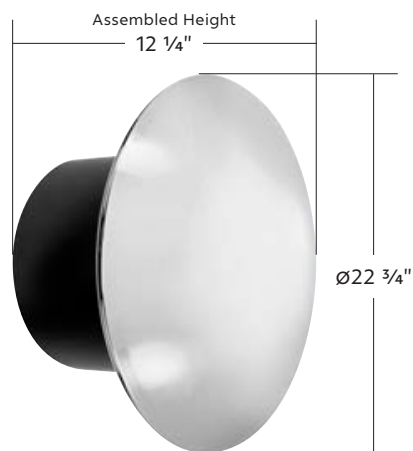

Universal Fit

- Highly polished 430 stainless steel finish for durability and shine
- "West Coast" style mirror with dual function LED light
- 12 volt heated mirror and LED
- Threaded mounting studs are 5/16 diameter

- Injection molded ABS plastic that is high-impact, light-weight, and corrosion resistant
- Removable dome shape cap
- Universal fit, fits most 11-1/4" and bolt circle/center applications
- Available with 33mm standard style push-on nut covers.
- Fits most 20", 22-1/2", and 24-1/2" wheels
- Each set includes 1 cover, 1 cap, 10 nut covers, and 2 metal washers for securing axle cover to wheel

10316 Dome Rear Axle Cover

1 Pc. / Cbox

Chrome Pointed Rear Axle Cover W/ 33mm Standard Style Push-On Nut Covers

Universal Fit

- Injection molded ABS plastic that is high-impact, light-weight, and corrosion resistant
- Removable pointed shape cap
- Universal fit, fits most 11-1/4" and bolt circle/center applications
- Available with 33mm standard style push-on nut covers.
- Fits most 20", 22-1/2", and 24-1/2" wheel
- Each set includes 1 cover, 1 cap, 10 nut covers, and 2 metal washers for securing axle cover to wheel

10362 Pointed Rear Axle Cover

1 Pc. / Cbox

Item #10259
Included

Chrome Aero Full-Moon Rear Axle Cover Kit

Fits Standard 22.5" X 8.25" Steel & Aluminum Wheels

- Full disc wheel cover reduces aerodynamic drag and has a streamlined look
- Easy to remove and replace for wheel inspection and access tire valve stem pressure checks
- Fits standard 22.5" X 8.25" steel wheels & aluminum wheels
- Heavy duty plastic inner mounting base with easy snap-on plastic aero cover
- Includes thread-on nut covers, nut cover socket, wheel protector film, and top cover removal tool
- Warning: Requires a minimum of 6 threads or half inch of threads extending through the top of each lug nut for proper installation
- No warranty for damage caused by road debris, rocks, chemicals, truck washes, improper installation, etc.