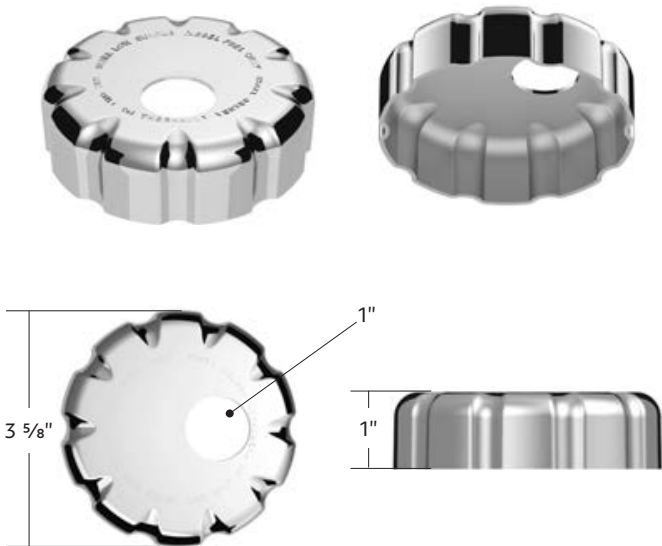

Chrome Plastic Fuel Cap Cover - Locking

Volvo - Various Models & Years

- Quality injection molded plastic for durability
- Beautiful chrome plated finish w/ triple chrome plating process
- Fits various Volvo models and years
- Opening for key-lock cylinder access
- Double sided tape pre-applied for easy installation

42520 Fuel Cap Cover - Locking 1 Pc. / Card