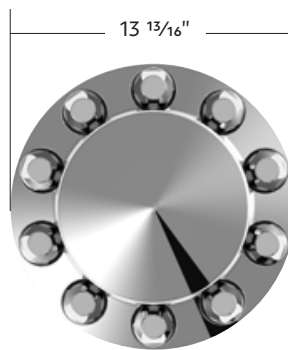

42511 RigGear Mats

1 Pc. / Wbox

LED Single Function ArcBlast Mini Light (Clearance/Marker)

ArcBlast Mini Light

- Single super bright LED with stainless steel bezel
- Polycarbonate lens epoxy sealed to housing to prevent moisture intrusion
- Requires 3/4" diameter hole for installation
- Mounts with included rubber grommet
- 12V DC, straight forward 2 wire hookup

- Injection molded ABS plastic that is high-impact, light-weight, and corrosion resistant
- Removable dome shape cap
- Universal fit, fits most 11-1/4" and bolt circle/center applications
- Available with 33mm standard style push-on nut covers.
- Fits most 20", 22-1/2", and 24-1/2" wheels
- Each set includes 1 cover, 1 cap, 10 nut covers, and 2 metal washers for securing axle cover to wheel

10316 Dome Rear Axle Cover

1 Pc. / Cbox

Chrome Pointed Rear Axle Cover W/ 33mm Standard Style Push-On Nut Covers

Universal Fit

- Injection molded ABS plastic that is high-impact, light-weight, and corrosion resistant
- Removable pointed shape cap
- Universal fit, fits most 11-1/4" and bolt circle/center applications
- Available with 33mm standard style push-on nut covers.
- Fits most 20", 22-1/2", and 24-1/2" wheel
- Each set includes 1 cover, 1 cap, 10 nut covers, and 2 metal washers for securing axle cover to wheel