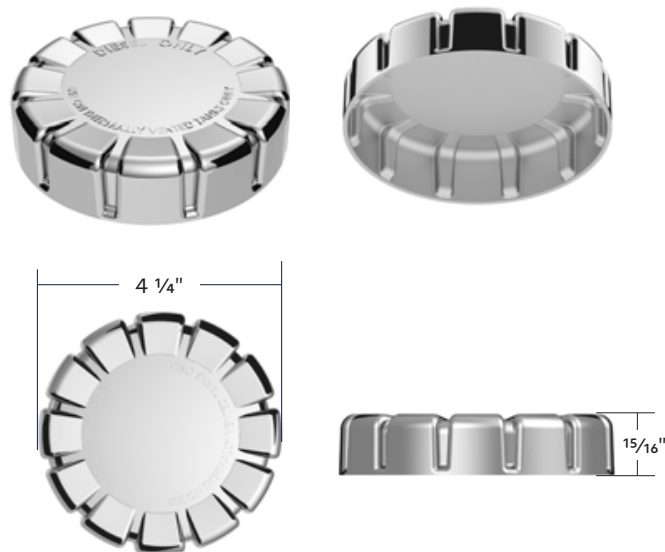

Chrome Plastic Fuel Cap Cover - Non-Locking

Kenworth - Various Models & Years

- Quality injection molded plastic for durability
- Beautiful chrome plated finish w/ triple chrome plating process
- Fits various Kenworth models and years
- Double sided tape pre-applied for easy installation

42523 Fuel Cap Cover - Non-Locking

1 Pc. / Card