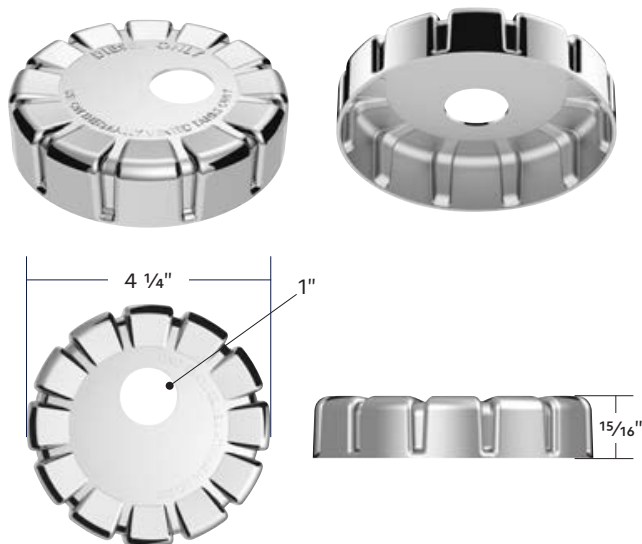

10326 Rear Axle Cover Kit

1 Pc. / Cbox

Chrome Plastic Fuel Cap Cover - Locking

Kenworth - Various Models & Years

- Quality injection molded plastic for durability
- Beautiful chrome plated finish w/ triple chrome plating process
- Fits various Kenworth models and years
- Opening for key-lock cylinder access
- Double sided tape pre-applied for easy installation

42522 Fuel Cap Cover - Locking

1 Pc. / Card