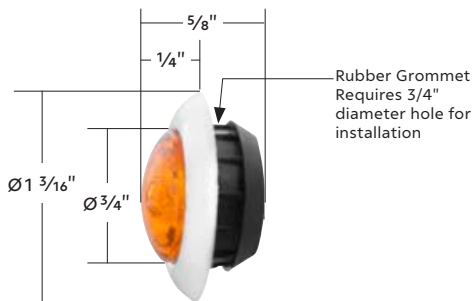

T 866.327.5288 | F 888.986.6088 | UPtruckparts.com

RigGear Floor Mat Set

**Kenworth W900/T800 (2006-2023),
T660 (2008-2017)**

- Engineered with eco-friendly thermoplastic polyolefin for high-quality, durable and long-lasting floor mat
- Waterproof molded mats to ensure easy clean up from spills
- Raised edge around perimeter contains mud, dirt and water in the mat and off your carpet
- Anti-skid/slip top surface
- 4 Mounting puck included and helps minimize movement
- Driver and passenger side interior floor mats included

42510 RigGear Mats

1 Pc. / Wbox

RigGear Floor Mat Set

**Peterbilt 579/567 (2014-2021), Kenworth T680 (2013-2021)
And T880 (2015-2021)**

- Engineered with eco-friendly thermoplastic polyolefin for high-quality, durable and long-lasting floor mat
- Waterproof molded mats to ensure easy clean up from spills
- Raised edge around perimeter contains mud, dirt and water in the mat and off your carpet
- Anti-skid/slip top surface
- 4 Mounting puck included and helps minimize movement
- Driver and passenger side interior floor mats included

42511 RigGear Mats

1 Pc. / Wbox

LED Single Function ArcBlast Mini Light (Clearance/Marker)

ArcBlast Mini Light

- Single super bright LED with stainless steel bezel
- Polycarbonate lens epoxy sealed to housing to prevent moisture intrusion
- Requires 3/4" diameter hole for installation
- Mounts with included rubber grommet
- 12V DC, straight forward 2 wire hookup

Universal Fit

- Highly polished 430 stainless steel finish for durability and shine
- "West Coast" style mirror with dual function LED light
- 12 volt heated mirror and LED
- Threaded mounting studs are 5/16 diameter