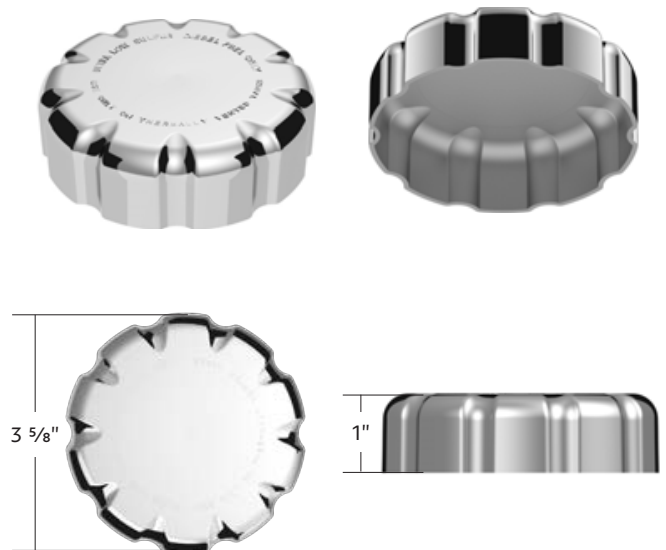

Chrome Plastic Fuel Cap Cover - Non-Locking

Volvo - Various Models & Years

- Quality injection molded plastic for durability
- Beautiful chrome plated finish w/triple chrome plating process
- Fits various Volvo models and years
- Double sided tape pre-applied for easy installation

42521 Fuel Cap Cover - Non-Locking 1 Pc. / Card