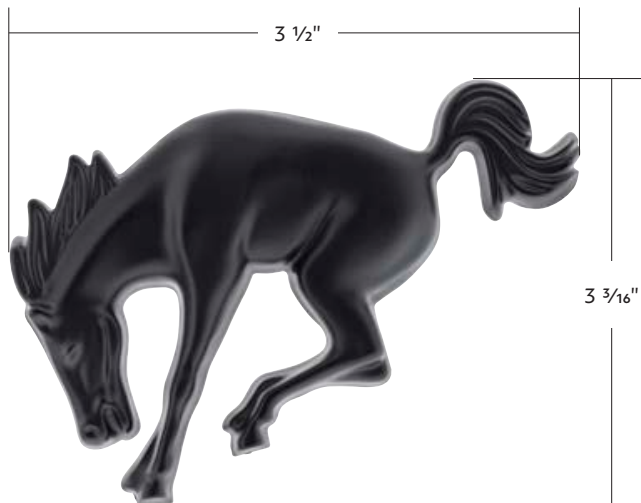

Plastic Bucking Horse Emblem

Matte Black

- Quality injection molded plastic with beautiful details
- Easy installation with pre-applied double sided tape

50131	Bucking Horse Emblem - Matte Black	1 Pc. / Card
50130	Bucking Horse Emblem - Chrome	1 Pc. / Card

Truck Stainless Steel 2022 Catalog

Catalog

- Our best collection of stainless steel truck accessories
- Also available as digital download on our web site's Catalogs & Flyers section

UCSS2	Truck Stainless Steel Catalog	1 Pc. / Each